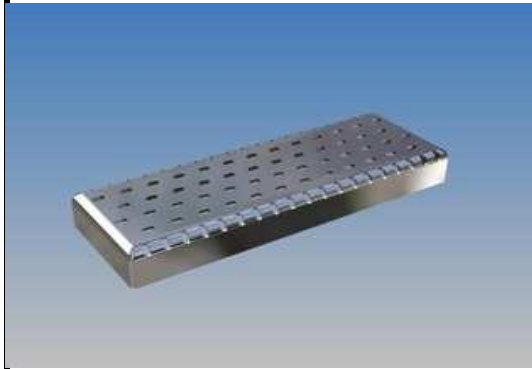

# Overview of types of grids

Basic finish - gloss (IID)

**STANDARD**

**MONTE**

**PLATE**

**LOZENGE**

**SINUS**

Note: Channels ZUS type (I) are in the basic design included a cover STANDARD and is not necessary to specify this cover. When you request a different cover than the standards must be selected to specify type when ordering. For those covered by the delivery time is 2 weeks.